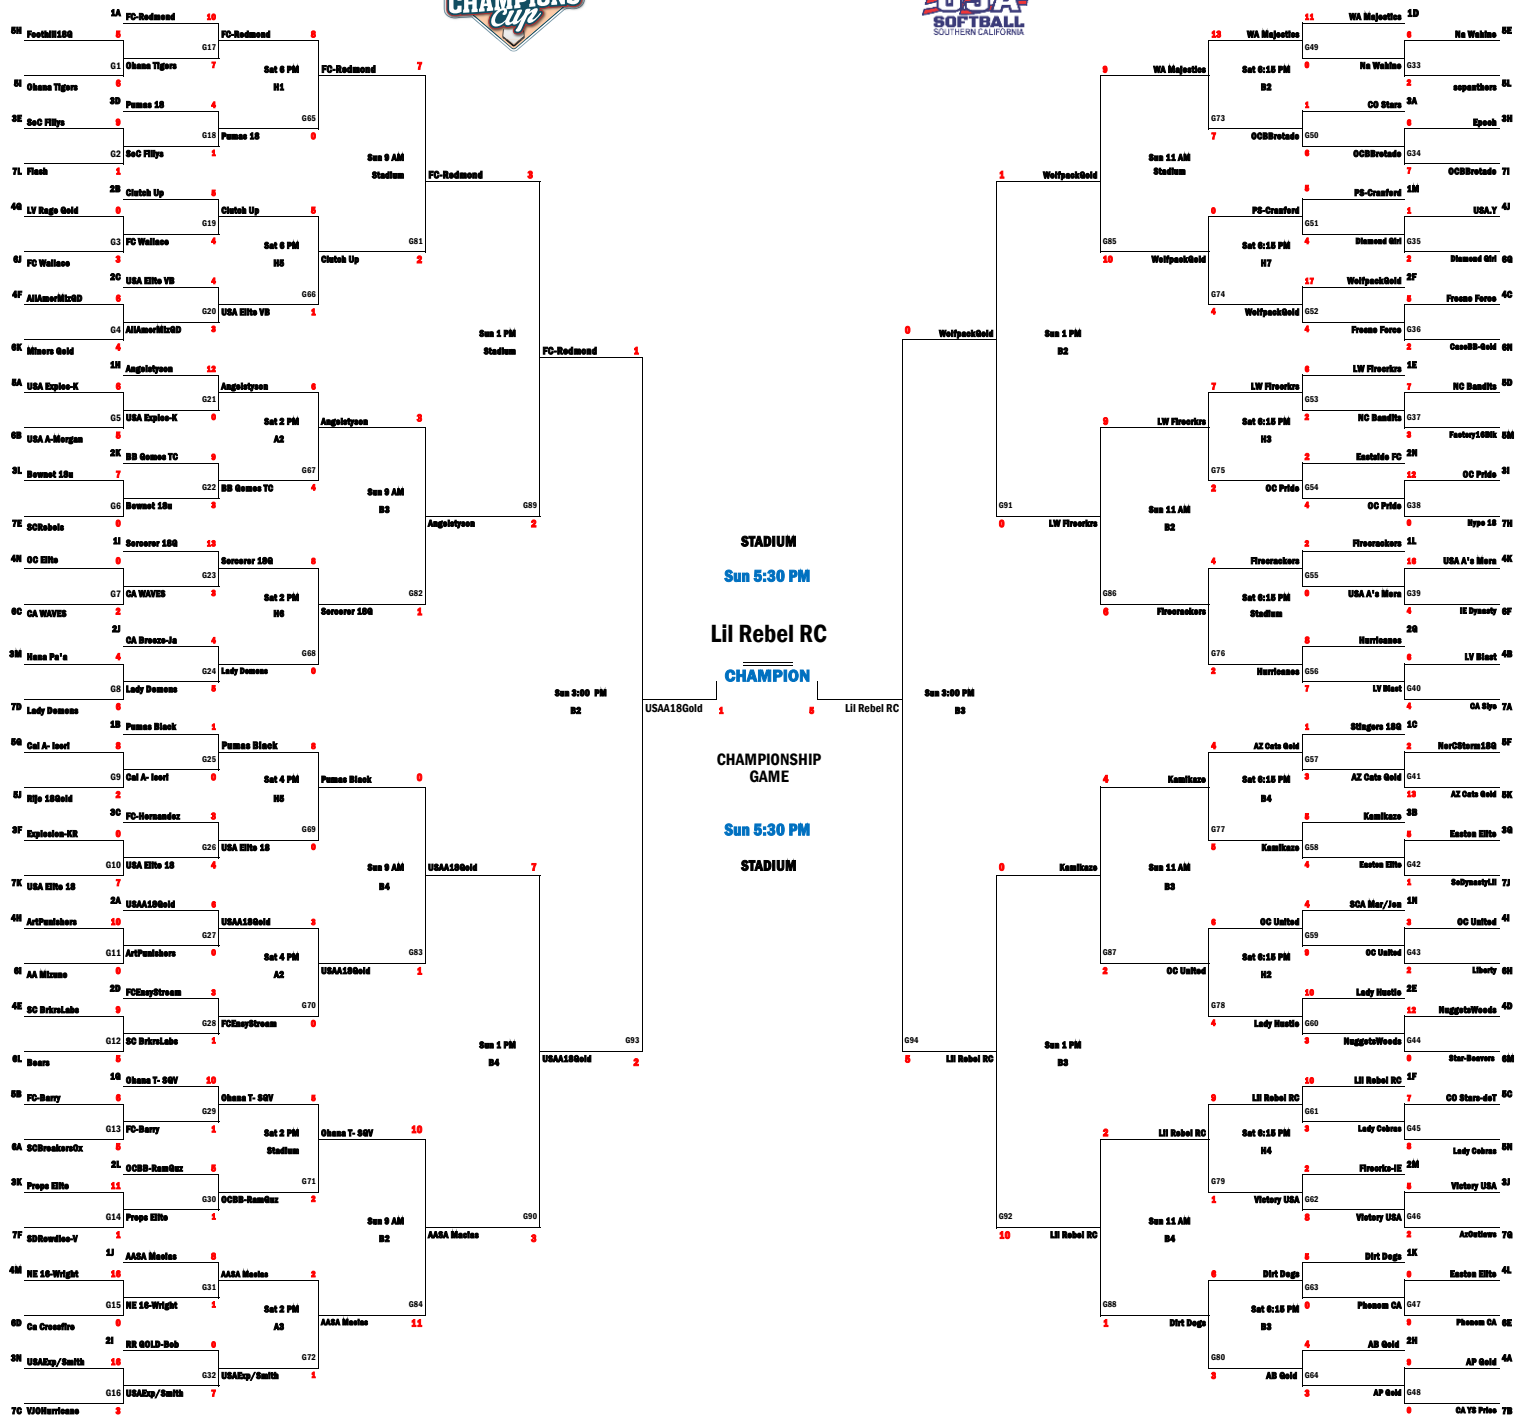

2017 18u/G CHAMPIONS CUP

Championship Bracket

- Game 33 Sat 12:00 PM Dally-Alton 2
- Game 34 Sat 12:00 PM Dally-Alton 3
- Game 35 Sat 12:00 PM Harvard 2
- Game 36 Sat 12:00 PM Harvard 1
- Game 37 Sat 12:00 PM Harvard 3
- Game 38 Sat 12:00 PM Harvard 4
- Game 39 Sat 12:00 PM Harvard 5
- Game 40 Sat 12:00 PM Stadium
- Game 41 Sat 12:00 PM Lower Peter
- Game 42 Sat 12:00 PM Barber 2
- Game 43 Sat 2:00 PM Harvard 1
- Game 44 Sat 2:00 PM Harvard 2
- Game 45 Sat 2:00 PM Harvard 3
- Game 46 Sat 2:00 PM Harvard 4
- Game 47 Sat 12:00 PM Barber 3
- Game 48 Sat 12:00 PM Barber 4

- Game 49 Sat 4:00 PM Barber 2
- Game 50 Sat 4:00 PM Barber 3
- Game 51 Sat 4:00 PM Barber 4
- Game 52 Sat 4:00 PM Harvard 7
- Game 53 Sat 4:00 PM Lower Peter
- Game 54 Sat 4:00 PM Dally-Alton 3
- Game 55 Sat 4:00 PM Harvard 6
- Game 56 Sat 4:00 PM Stadium
- Game 57 Sat 2:00 PM Lower Peter
- Game 58 Sat 2:00 PM Barber 2
- Game 59 Sat 4:00 PM Harvard 1
- Game 60 Sat 4:00 PM Harvard 2
- Game 61 Sat 4:00 PM Harvard 3
- Game 62 Sat 4:00 PM Harvard 4
- Game 63 Sat 2:00 PM Barber 3
- Game 64 Sat 2:00 PM Barber 4

- Game 65 Sat 6:00 PM Harvard 1
- Game 66 Sat 6:00 PM Harvard 5
- Game 67 Sat 2:00 PM Dally-Alton 2
- Game 68 Sat 2:00 PM Harvard 6
- Game 69 Sat 4:00 PM Harvard 5
- Game 70 Sat 4:00 PM Dally-Alton 2
- Game 71 Sat 2:00 PM Stadium
- Game 72 Sat 2:00 PM Dally-Alton 3
- Game 73 Sat 6:15 PM Barber 2
- Game 74 Sat 6:15 PM Harvard 7
- Game 75 Sat 6:15 PM Harvard 3
- Game 76 Sat 6:15 PM Stadium
- Game 77 Sat 6:15 PM Barber 4
- Game 78 Sat 6:15 PM Harvard 2
- Game 79 Sat 6:15 PM Harvard 4
- Game 80 Sat 6:15 PM Barber 3

LEGEND: H - Harvard ; B - Barber ; S - Stadium (Barber) ; A - Dally-Alton ; LP - Lower Peter ; G = GAME (ie G24)